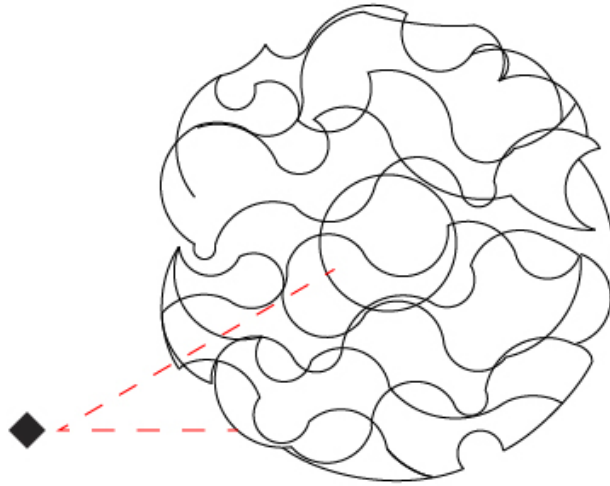

CURLED SURFACE

D103081-

PROJECT

TYPE

SPECIFIER

QUANTITY

DATE