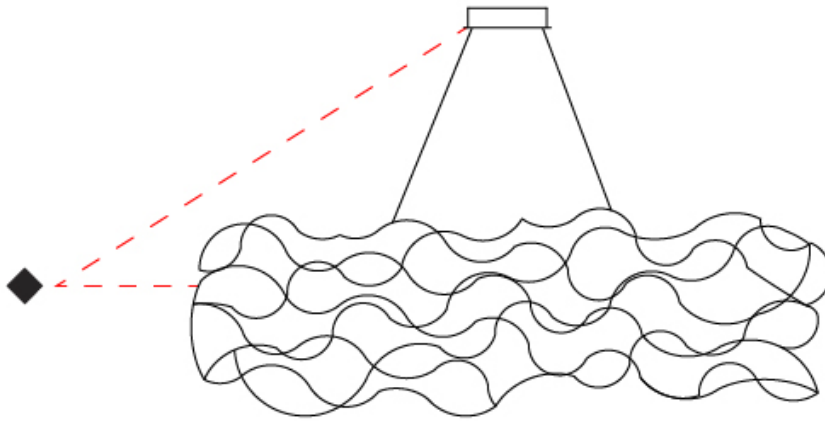

CURLED SUSPENSION

D101425-

PROJECT

TYPE

SPECIFIER

QUANTITY

DATE

D