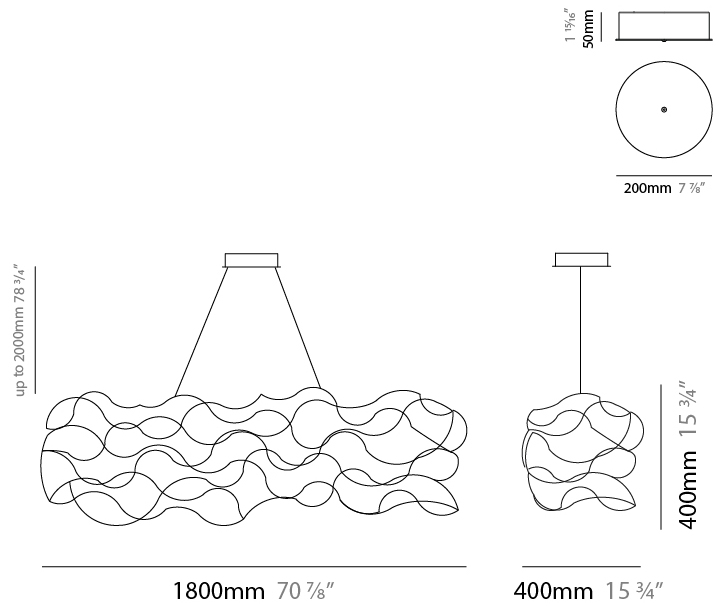

1. To build a product code in our configurator select the specify button on the base model # product page
2. To build a manual product code on this datasheet choose from the options listed below in blue font and add the suffix to the base model #

GENERAL

Series: Curled
Brand: Quasar
Division: Design
Mounting Type: Suspension
Mounting Location: Ceiling
Subcategory: Ambient

PHYSICAL

Shape: Abstract
Length (mm): 1800
Length (in): 70 ⁷/₈
Width (mm): 400
Width (in): 15 ³/₄
Height (mm): 400
Height (in): 15 ³/₄
Max. Overall Height (mm): 2400
Max. Overall Height (in): 94 ¹/₂
Light Distribution: Omnidirectional
Weight (kg): 5
Weight (lbs): 11.02
[Fixture Finish: NIC / BRA / BBR](#)
Fixture Material: Metal
Cable Details: 2000mm Cable
Upon Request: Custom Sizes

ELECTRICAL

Number of Lamps: 70
Lamp Type: LED Retrofit
Bulb Included: Bulb Included
Total Output Wattage (W): 23.1
Max. Wattage Per Lamp (W): 0.33
Lamp Base: E10
[Dimming: Phase Dimming (120Vac Only)](#)
Driver Included: Yes
Driver Location: Integrated
Driver Type: Constant Voltage - Universal
Driver Class: Class 2
Input Voltage (V): 120 - 277
Output Voltage (V): 12
Lamp Voltage (V): 12
Upon Request: Phase dimming @120Vac only / Non-dimming @277Vac

LED

[Color Temperature (°K): 2600 / 3000 / 3500](#)
Max. Delivered Lumen (lm): 1610 (2600K)
CRI: >90 CRI
Lamp Life (hrs): 50000

OPTICAL

RATINGS AND CERTIFICATIONS

Certified By: Certified for North American Standards
IP rating: IP20