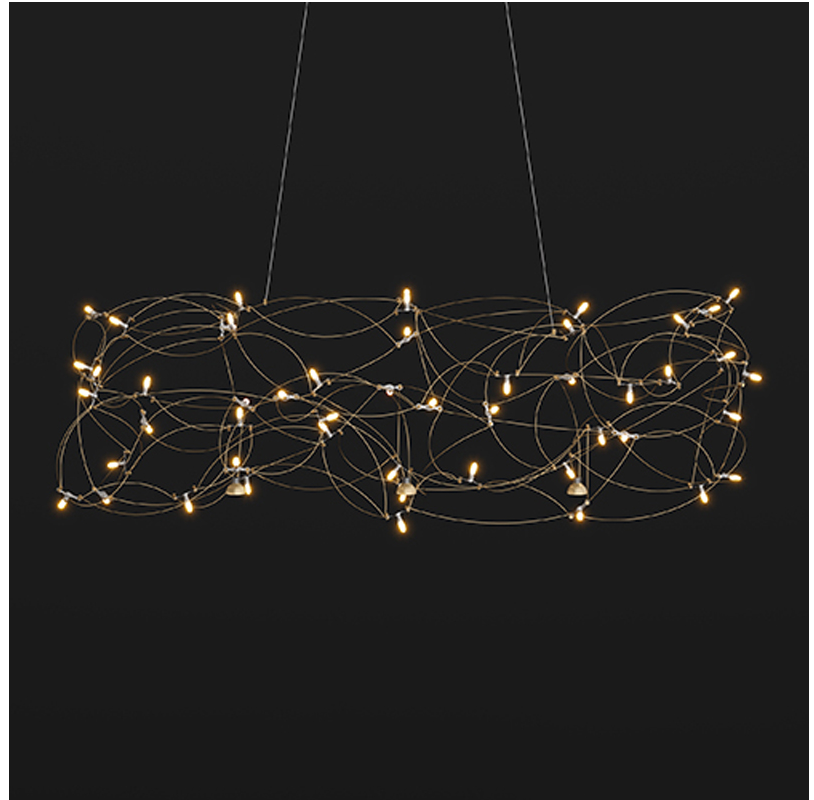

1. To build a product code in our configurator select the specify button on the base model # product page
2. To build a manual product code on this datasheet choose from the options listed below in blue font and add the suffix to the base model #

GENERAL

Series: Curled
Brand: Quasar
Division: Design
Mounting Type: Suspension
Mounting Location: Ceiling
Subcategory: Ambient

PHYSICAL

Shape: Abstract
Length (mm): 1250
Length (in): 49 3/16
Width (mm): 400
Width (in): 15 3/4
Height (mm): 400
Height (in): 15 3/4
Max. Overall Height (mm): 2400
Max. Overall Height (in): 94 1/2
Light Distribution: Omnidirectional
Weight (kg): 4.5
Weight (lbs): 9.92
[Fixture Finish: NIC / BRA / BBR](#)
Fixture Material: Metal
Cable Details: 2000mm Cable
Upon Request: Custom Sizes

ELECTRICAL

Number of Lamps: 50
Lamp Type: LED Retrofit
Bulb Included: Bulb Included
Total Output Wattage (W): 16.5
Max. Wattage Per Lamp (W): 0.33
Lamp Base: E10
[Dimming: Phase Dimming (120Vac Only)](#)
Driver Included: Yes
Driver Location: Integrated
Driver Type: Constant Voltage - Universal
Driver Class: Class 2
Input Voltage (V): 120 - 277
Output Voltage (V): 12
Lamp Voltage (V): 12
Upon Request: Phase dimming @120Vac only / Non-dimming @277Vac

LED

[Color Temperature (°K): 2600 / 3000 / 3500](#)
Max. Delivered Lumen (lm): 1150 (2600K)
CRI: >90 CRI
Lamp Life (hrs): 50000

OPTICAL

RATINGS AND CERTIFICATIONS

Certified By: Certified for North American Standards
IP rating: IP20