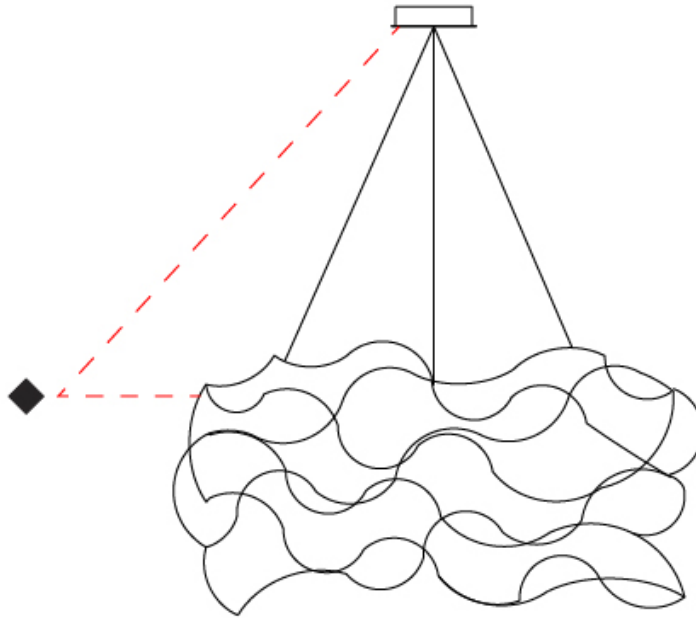

CURLED SUSPENSION

D101433-

PROJECT

TYPE

SPECIFIER

QUANTITY

DATE

D