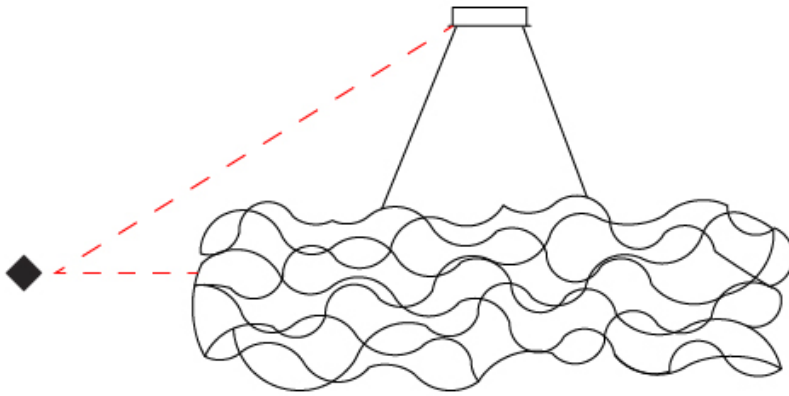

CURLED SUSPENSION

D101421-

PROJECT

TYPE

SPECIFIER

QUANTITY

DATE