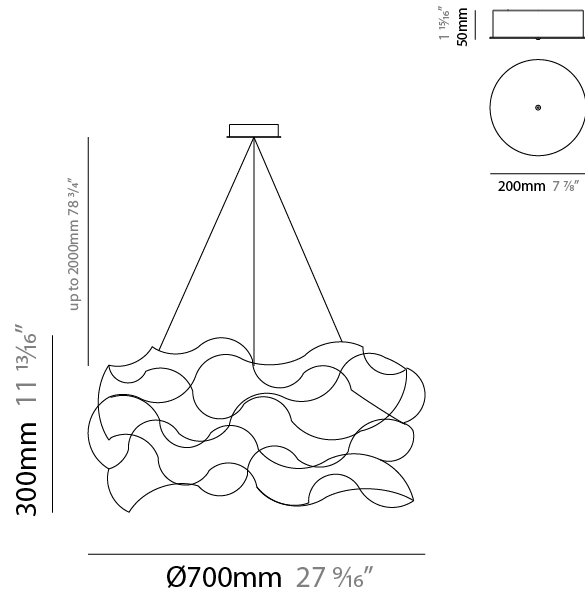

1. To build a product code in our configurator select the specify button on the base model # product page
2. To build a manual product code on this datasheet choose from the options listed below in blue font and add the suffix to the base model #

GENERAL

Series: Curled
Brand: Quasar
Division: Design
Mounting Type: Suspension
Mounting Location: Ceiling
Subcategory: Ambient

PHYSICAL

Shape: Abstract
Diameter (mm): 700
Diameter (in): 78 3/4
Height (mm): 300
Height (in): 11 13/16
Max. Overall Height (mm): 2300
Max. Overall Height (in): 90 9/16
Light Distribution: Omnidirectional
Weight (kg): 2
Weight (lbs): 4.41
Fixture Finish: [NIC / BRA / BBR](#)
Fixture Material: Metal
Cable Details: 2000mm Cable
Upon Request: Custom Sizes

ELECTRICAL

Number of Lamps: 50
Lamp Type: LED Retrofit
Bulb Included: Bulb Included
Total Output Wattage (W): 16.5
Max. Wattage Per Lamp (W): 0.33
Lamp Base: E10
Dimming: [Phase Dimming (120Vac Only)](#)
Driver Included: Yes
Driver Location: Integrated
Driver Type: Constant Voltage - Universal
Driver Class: Class 2
Input Voltage (V): 120 - 277
Output Voltage (V): 12
Lamp Voltage (V): 12
Upon Request: Phase dimming @120Vac only / Non-dimming @277Vac

LED

Color Temperature (°K): [2600 / 3000 / 3500](#)
Max. Delivered Lumen (lm): 1150 (2600K)
CRI: >90 CRI
Lamp Life (hrs): 50000

OPTICAL

RATINGS AND CERTIFICATIONS

Certified By: Certified for North American Standards
IP rating: IP20