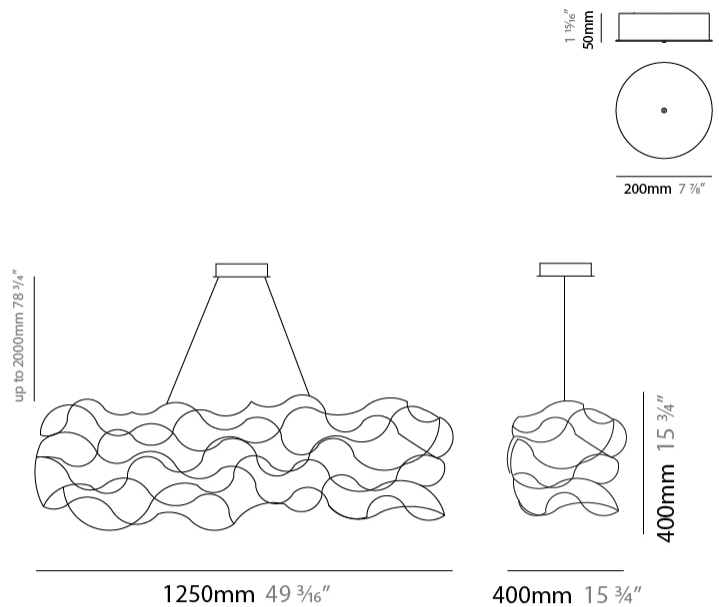

1. To build a product code in our configurator select the specify button on the base model # product page
2. To build a manual product code on this datasheet choose from the options listed below in blue font and add the suffix to the base model #

GENERAL

Series: Curled
Brand: Quasar
Division: Design
Mounting Type: Suspension
Mounting Location: Ceiling
Subcategory: Ambient

PHYSICAL

Shape: Abstract
Length (mm): 1250
Length (in): 49 3/16
Width (mm): 400
Width (in): 15 3/4
Height (mm): 400
Height (in): 15 3/4
Max. Overall Height (mm): 2400
Max. Overall Height (in): 94 1/2
Light Distribution: Omnidirectional
Weight (kg): 4.5
Weight (lbs): 9.92
[Fixture Finish: NIC / BRA / BBR](#)
Fixture Material: Metal
Cable Details: 2000mm Cable
Upon Request: Custom Sizes

ELECTRICAL

Number of Lamps: 50
Lamp Type: LED Retrofit
Bulb Included: Bulb Included
Total Output Wattage (W): 16.5
Max. Wattage Per Lamp (W): 0.33
Lamp Base: E10
[Dimming: Phase Dimming (120Vac Only)](#)
Driver Included: Yes
Driver Location: Integrated
Driver Type: Constant Voltage - Universal
Driver Class: Class 2
Input Voltage (V): 120 - 277
Output Voltage (V): 12
Lamp Voltage (V): 12
Upon Request: Phase dimming @120Vac only / Non-dimming @277Vac

LED

[Color Temperature (°K): 2600 / 3000 / 3500](#)
Max. Delivered Lumen (lm): 1150 (2600K)
CRI: >90 CRI
Lamp Life (hrs): 50000

OPTICAL

RATINGS AND CERTIFICATIONS

Certified By: Certified for North American Standards
IP rating: IP20