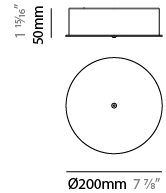

GENERAL

Series: Curled
Brand: Quasar
Division: Design
Mounting Type: Surface
Mounting Location: Wall
Subcategory: Ambient

PHYSICAL

Shape: Abstract
Diameter (mm): 700
Diameter (in): 27 9/16
Height (mm): 700
Height (in): 27 9/16
Extension (mm): 300
Extension (in): 11 13/16
Light Distribution: Omnidirectional
Weight (kg): 3.5
Weight (lbs): 7.72
Fixture Finish: NIC / BRA / BBR
Fixture Material: Metal
Upon Request: Custom Sizes

ELECTRICAL

Number of Lamps: 50
Lamp Type: LED Retrofit
Bulb Included: Bulb Included
Total Output Wattage (W): 16.5
Max. Wattage Per Lamp (W): 0.33
Lamp Base: E10
Dimming: 0-10V Dimming / Phase Dimming (120Vac Only)
Driver Included: Yes
Driver Location: Integrated
Driver Type: Constant Voltage - Universal
Driver Class: Class 2
Input Voltage (V): 120 - 277
Output Voltage (V): 12
Lamp Voltage (V): 12
Upon Request: (Not included - see components) Integral: 0-10Vdc dimming / (Included) Integral: Phase dimming @120Vac only / Non-dimming @277Vac

LED

Color Temperature (*K): 2600 / 3000 / 3500
Max. Delivered Lumen (lm): 1150 (2600K)
CRI: >90 CRI
Lamp Life (hrs): 50000

OPTICAL

RATINGS AND CERTIFICATIONS

Certified By: Certified for North American Standards
IP rating: IP20

Ø700mm 27 9/16"