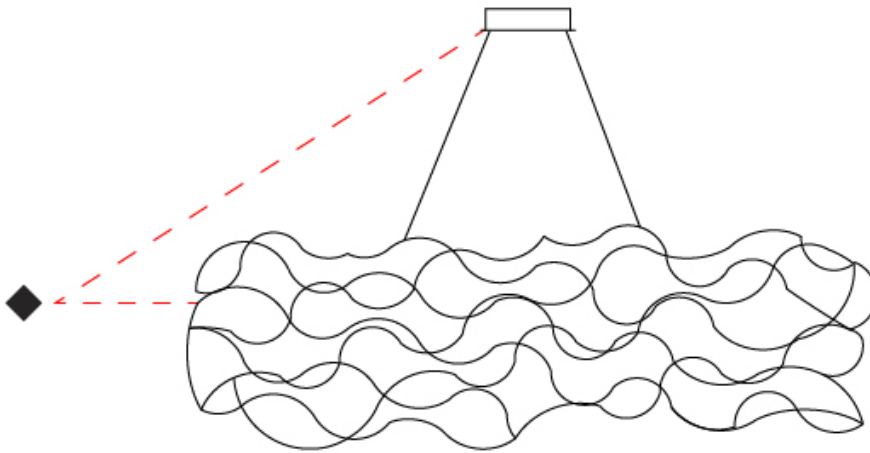

CURLED SUSPENSION

D101429-

PROJECT

TYPE

SPECIFIER

QUANTITY

DATE