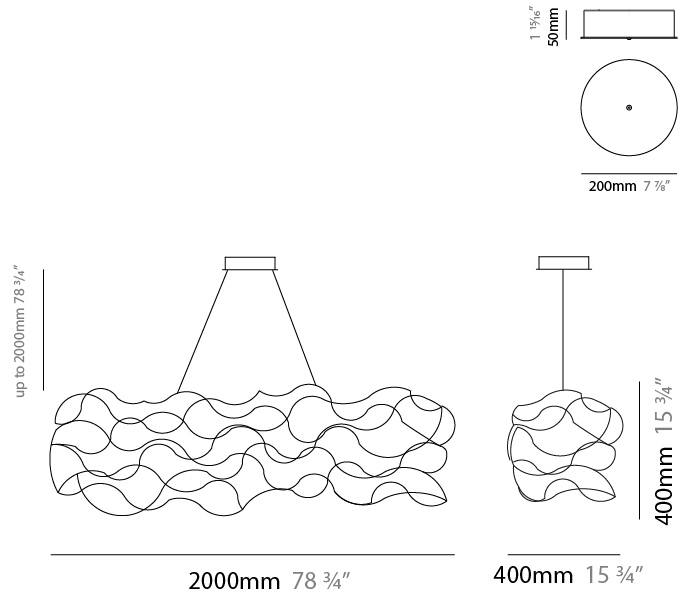

1. To build a product code in our configurator select the specify button on the base model # product page
2. To build a manual product code on this datasheet choose from the options listed below in blue font and add the suffix to the base model #

GENERAL

Series: Curled
Brand: Quasar
Division: Design
Mounting Type: Suspension
Mounting Location: Ceiling
Subcategory: Ambient

PHYSICAL

Shape: Abstract
Length (mm): 2000
Length (in): 78 ¾
Width (mm): 400
Width (in): 15 ¾
Height (mm): 400
Height (in): 15 ¾
Max. Overall Height (mm): 2400
Max. Overall Height (in): 92 ½
Light Distribution: Omnidirectional
Weight (kg): 5
Weight (lbs): 11.02
[Fixture Finish: NIC / BRA / BBR](#)
Fixture Material: Metal
Cable Details: 2000mm Cable
Upon Request: Custom Sizes

ELECTRICAL

Number of Lamps: 70
Lamp Type: LED Retrofit
Bulb Included: Bulb Included
Total Output Wattage (W): 23.1
Max. Wattage Per Lamp (W): 0.33
Lamp Base: E10
[Dimming: Phase Dimming (120Vac Only)](#)
Driver Included: Yes
Driver Location: Integrated
Driver Type: Constant Voltage - Universal
Driver Class: Class 2
Input Voltage (V): 120 - 277
Output Voltage (V): 12
Lamp Voltage (V): 12
Upon Request: Phase dimming @120Vac only / Non-dimming @277Vac

LED

[Color Temperature (°K): 2600 / 3000 / 3500](#)
Max. Delivered Lumen (lm): 1610 (2600K)
CRI: >90 CRI
Lamp Life (hrs): 50000

OPTICAL

RATINGS AND CERTIFICATIONS

Certified By: Certified for North American Standards
IP rating: IP20